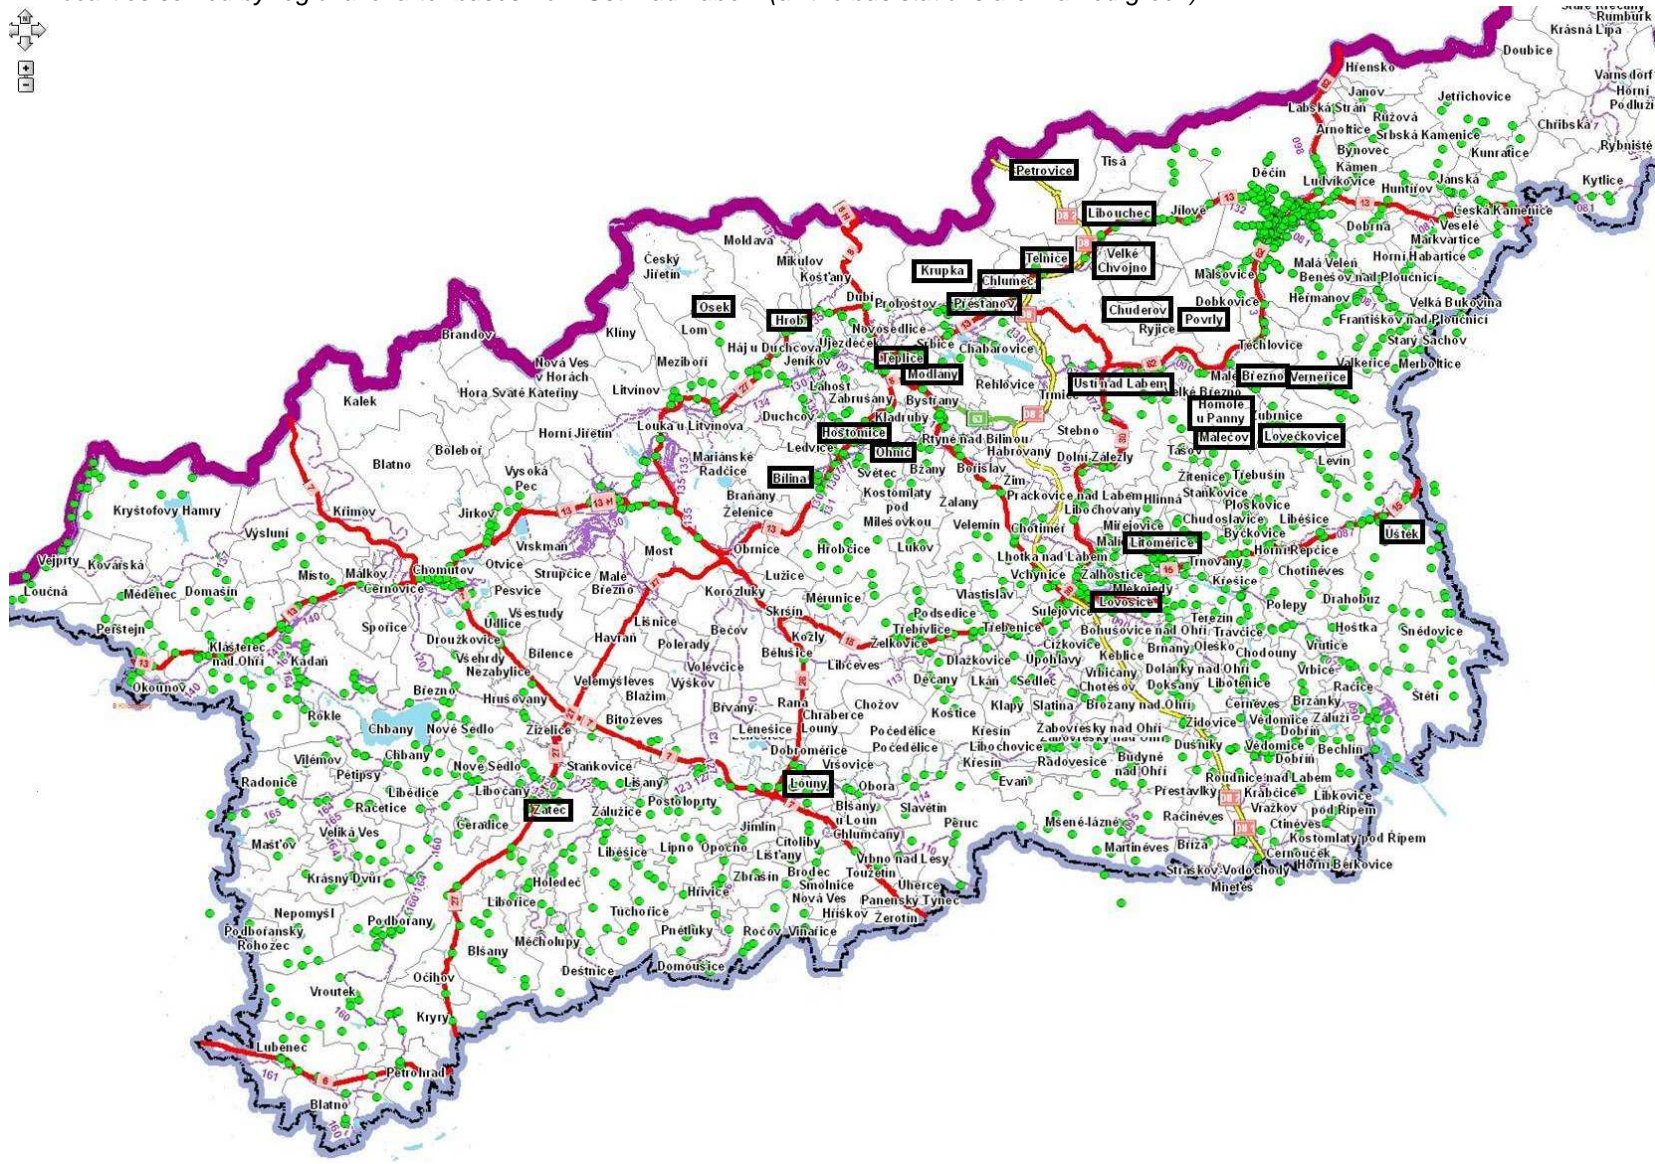

R39.1 – Study of Public Transport Users in Ústí nad Labem – Annex 1 – Schemes

The list of attached documents:

<u>1 - Localities served by regional charter buses from Ústí nad Labem (all the bus stations are marked green).</u>	2
<u>2 - Areas served by distant charter buses from Ústí nad Labem.</u>	3
<u>3 - Scheme of the railway network in the Czech Republic:</u>	4
<u>4 - Scheme of public transport routes in Ústí nad Labem before the optimisation:</u>	5
<u>5 - Scheme of public transport routes in Ústí nad Labem after the optimisation:</u>	6
<u>6 - City public transport lines operating in Ústí nad Labem:</u>	7

1 - Localities served by regional charter buses from Ústí nad Labem (all the bus stations are marked green).

2 - Areas served by distant charter buses from Ústí nad Labem.

3 - Scheme of the railway network in the Czech Republic: