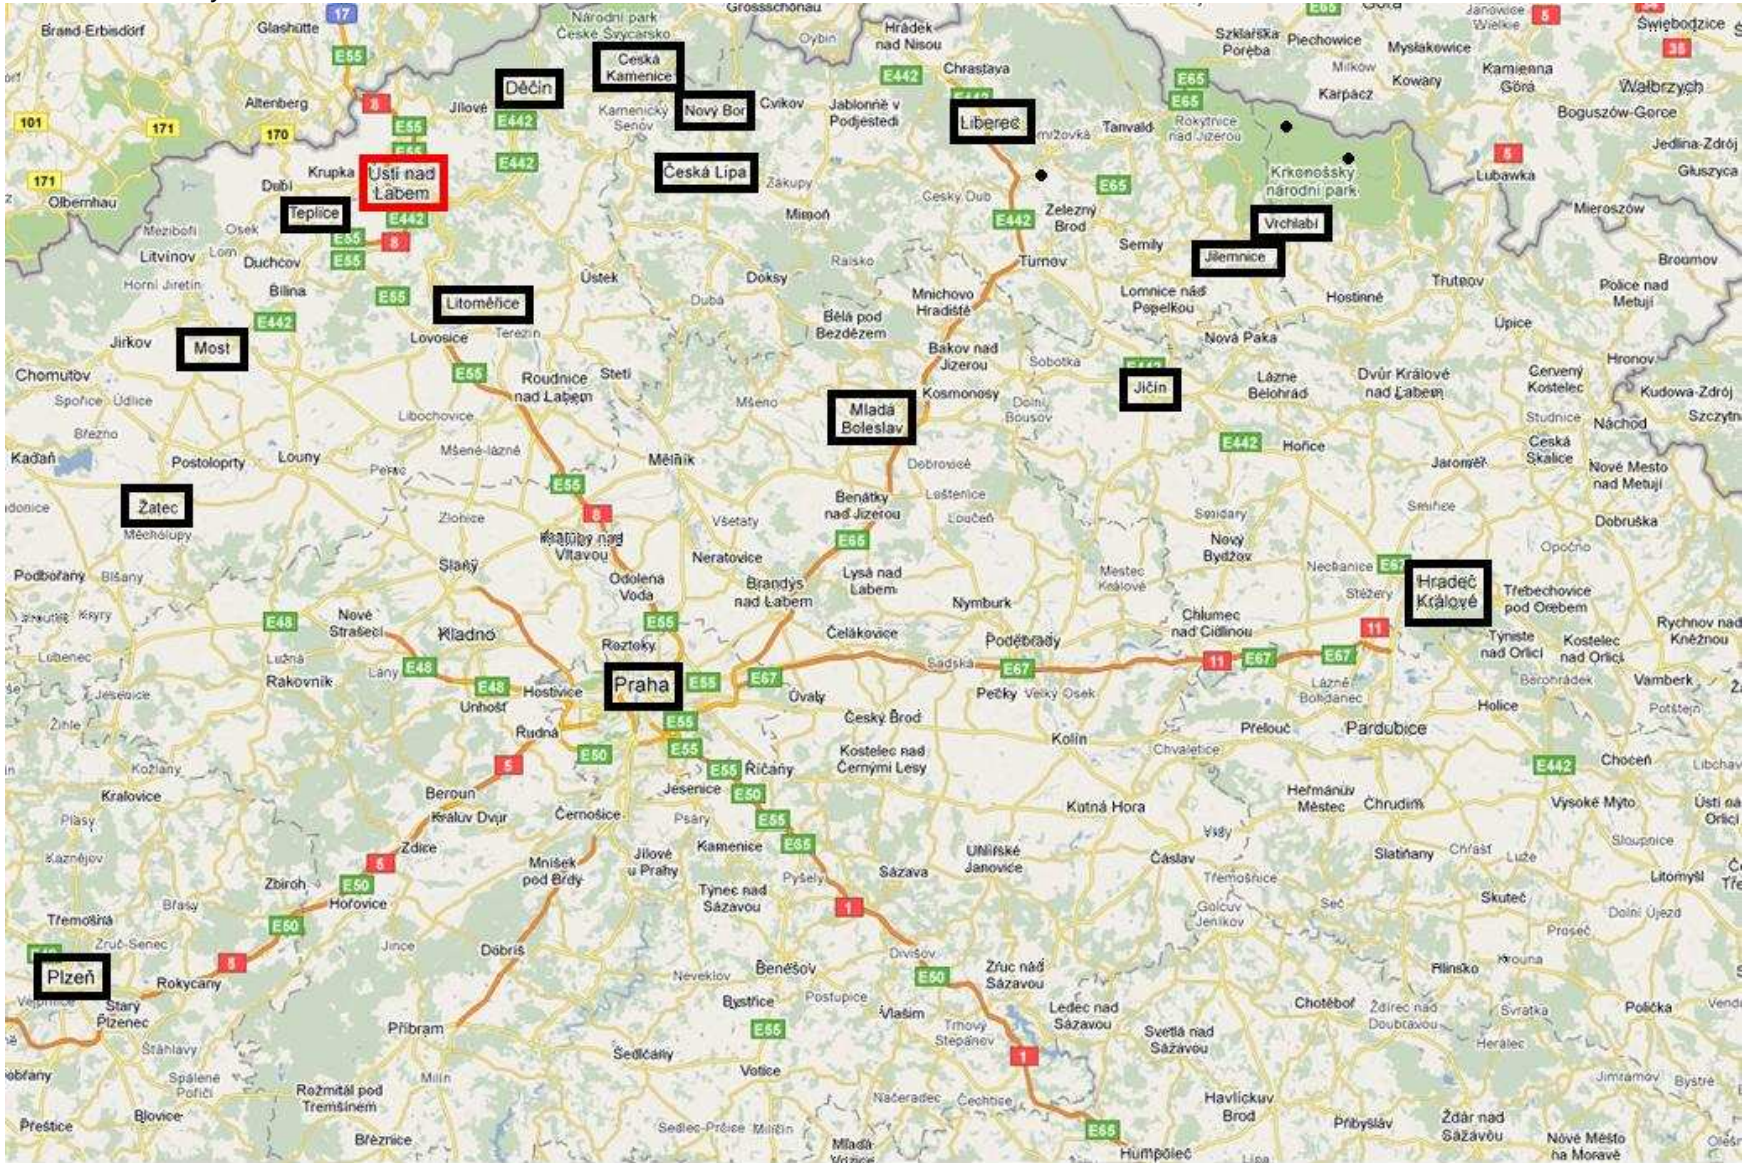

R39.1 – Study of Public Transport Users in Ústí nad Labem – Annex 1 – Schemes

The list of attached documents:

<u>1 - Localities served by regional charter buses from Ústí nad Labem (all the bus stations are marked green).</u>	2
<u>2 - Areas served by distant charter buses from Ústí nad Labem.</u>	3
<u>3 - Scheme of the railway network in the Czech Republic:</u>	4
<u>4 - Scheme of public transport routes in Ústí nad Labem before the optimisation:</u>	5
<u>5 - Scheme of public transport routes in Ústí nad Labem after the optimisation:</u>	6
<u>6 - City public transport lines operating in Ústí nad Labem:</u>	7

1 - Localities served by regional charter buses from Ústí nad Labem (all the bus stations are marked green).

2 - Areas served by distant charter buses from Ústí nad Labem.

3 - Scheme of the railway network in the Czech Republic: