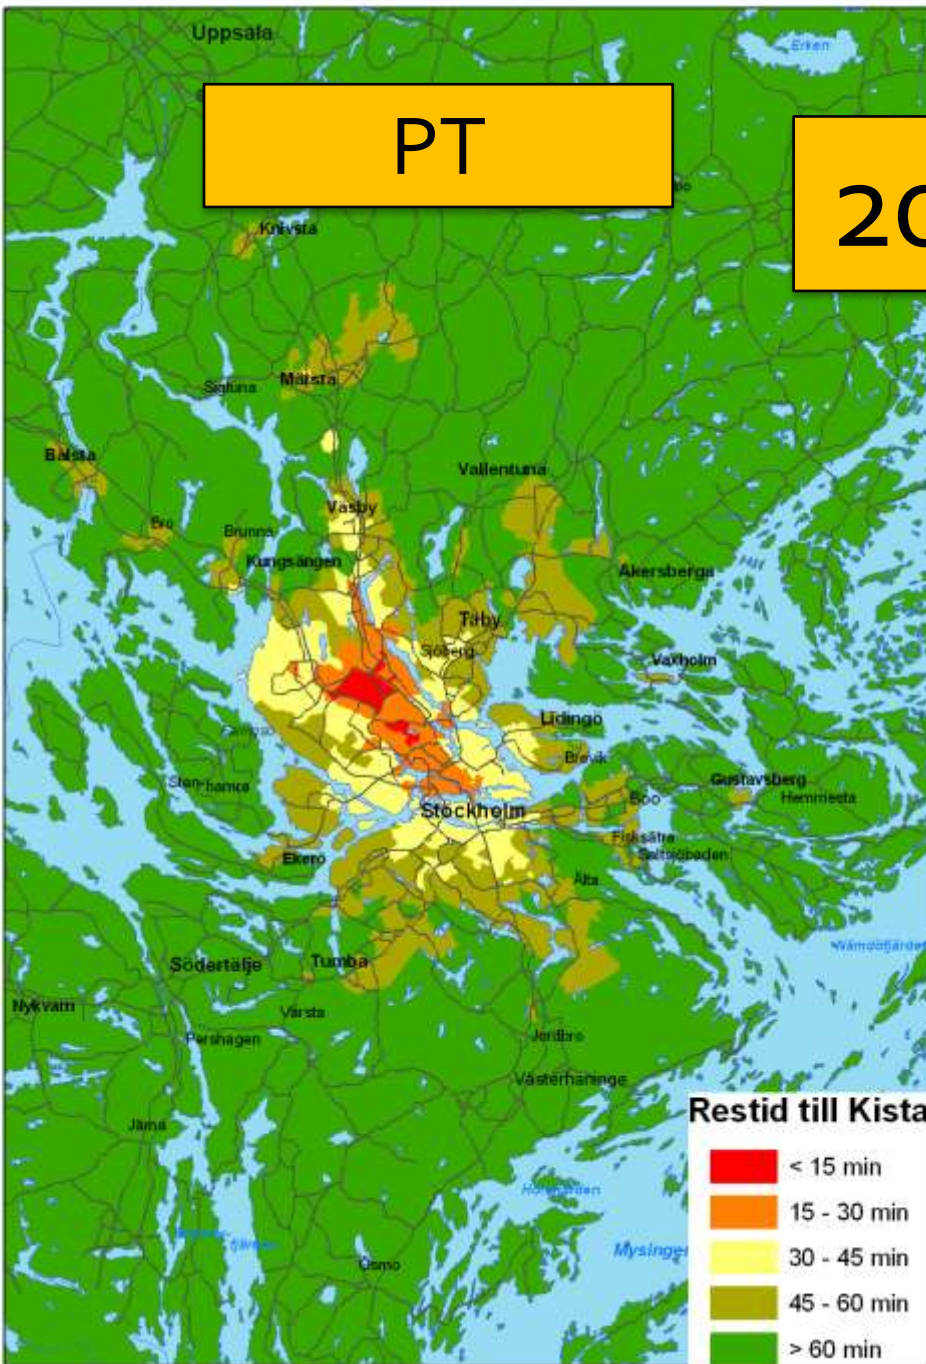

KISTA COMMUTE

LÄNSSTYRELSEN
I STOCKHOLMS LÄN

TRAFIKVERKET

kista
SCIENCE CITY

Feasibility Study

Commuting by car

Commuting by Public Transport

PT