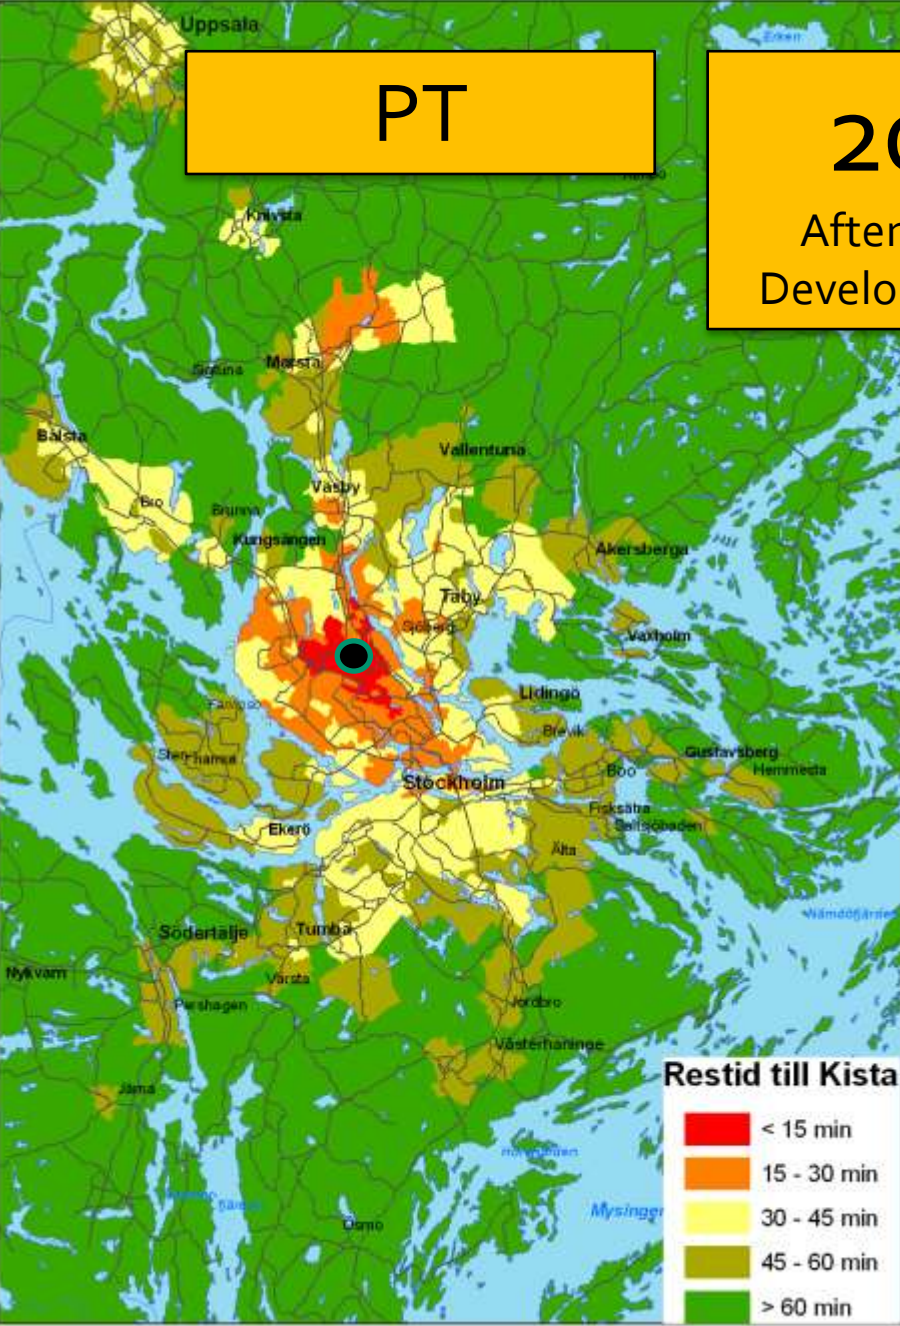

PT

2020
After Regional
Development Plan

Car