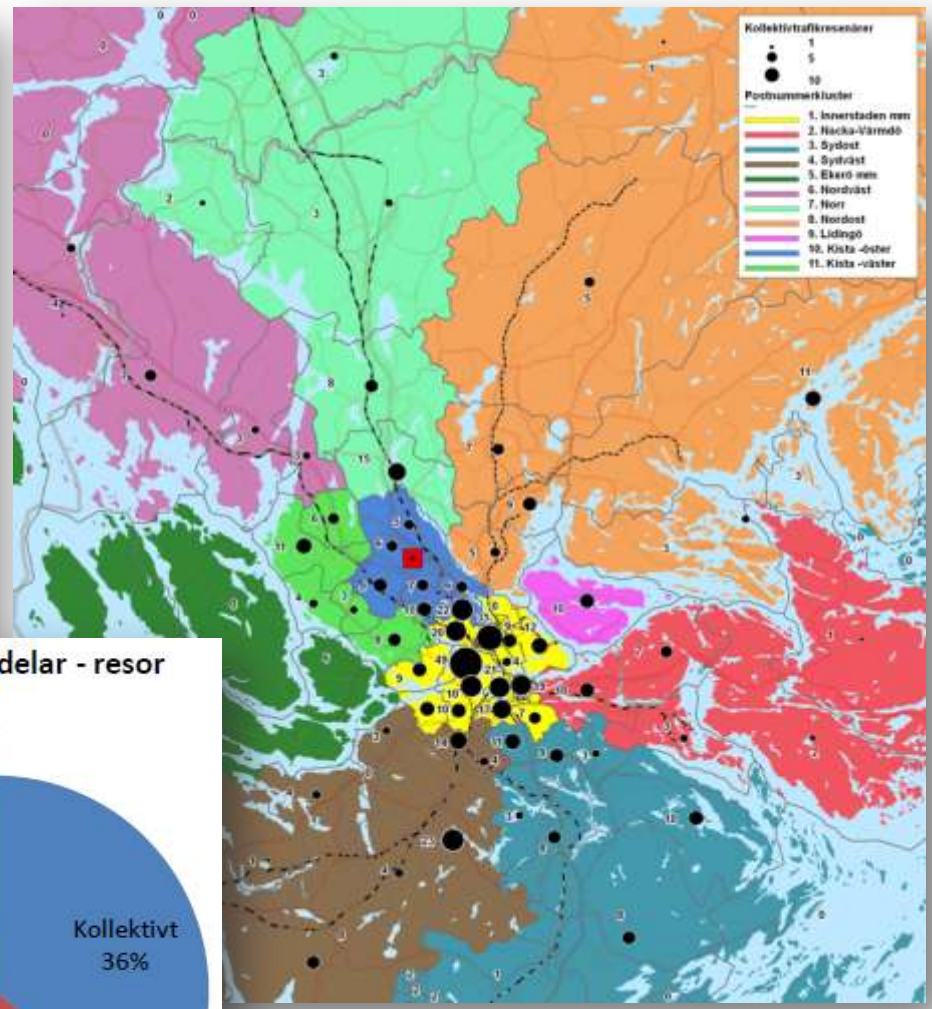

KISTA COMMUTE

LÄNSSTYRELSEN
I STOCKHOLMS LÄN

TRAFIKVERKET

kista
SCIENCE CITY

Feasibility Study

Commuting by car

Commuting by Public Transport

PT

2020
After Regional
Development Plan

Car

Policy

Organisation

Infrastructure

TRAFIKVERKET

kista
SCIENCE CITY

LÄNSSTYRELSEN
I STOCKHOLMS LÄN